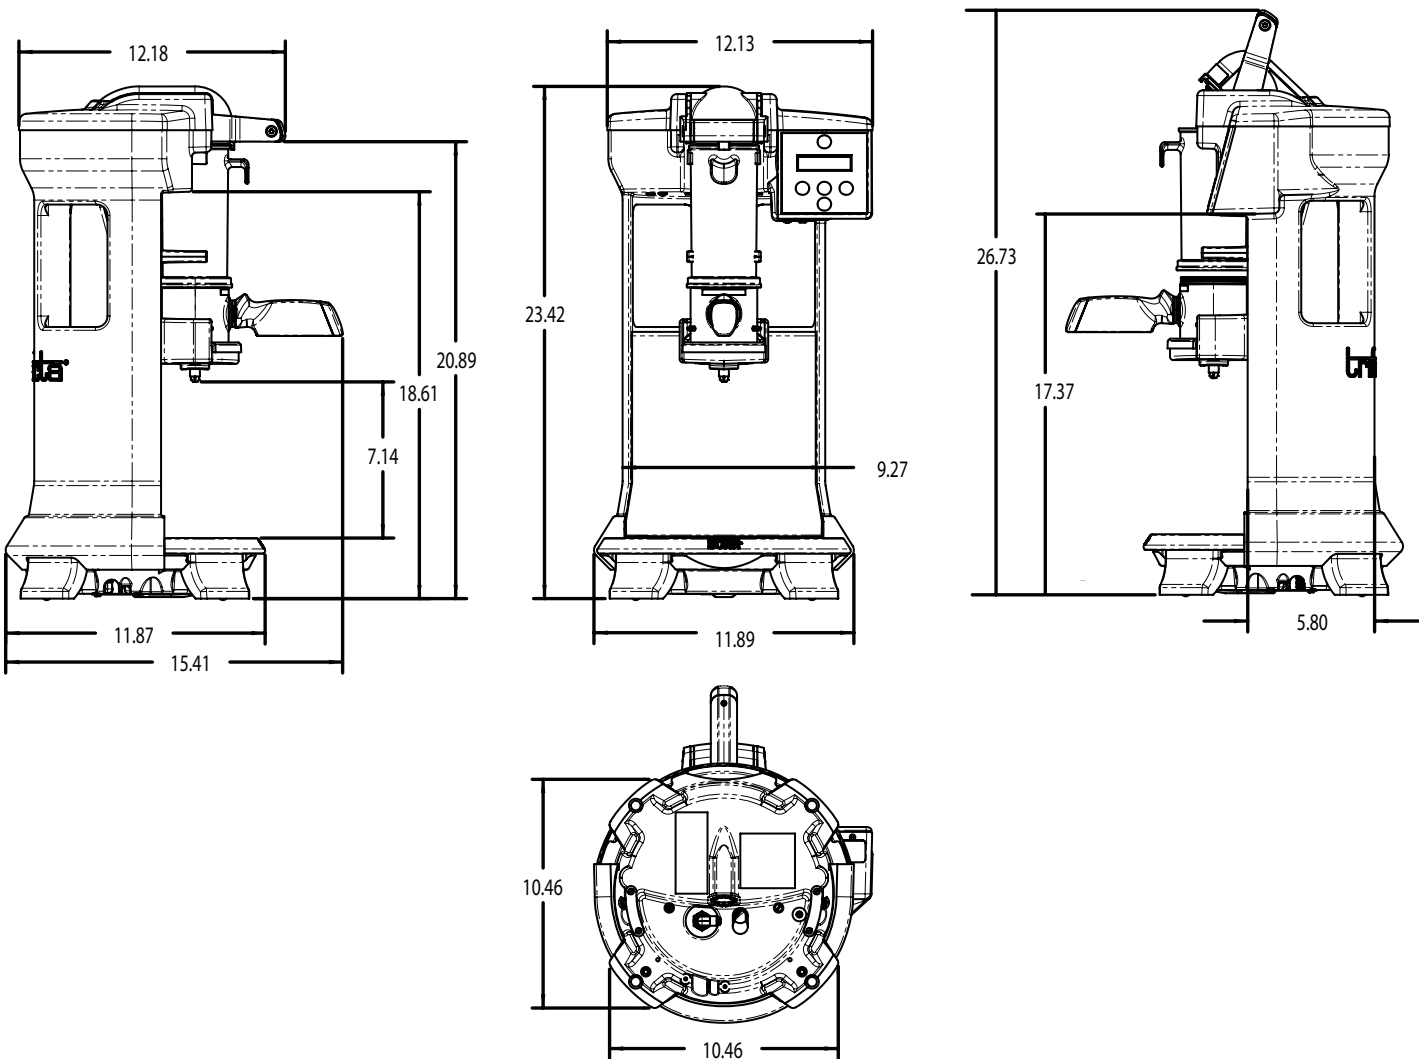

Dimensions & Specifications

Model	Product #	Volts	Amps	Total Watts	Cu. Ft.	Shipping Weight	Cord Attached
TRIFECTA	41200.0000	120	11.45	1375	2.48	41.7 lbs.	Yes

Power cord (NEMA 5-15P) 15 Amp-120V machine only.

Electrical: 2-wires plus ground service rated 120V, single phase, 60Hz.

Plumbing: 20-90 psi (138-621 kPa). Supplied with ¼" (6.4 mm) male flare fitting.

Bunn-O-Matic® Corporation - 1400 Stevenson Drive Springfield, Illinois 62703 • 800-637-8606 • 217-529-6601 • Fax 217-529-6644 • www.bunn.com

BUNN® practices continuous product research and improvement. We reserve the right to change specifications and product design without notice. Such revisions do not entitle the buyer to corresponding changes, improvements, additions or replacements for previously purchased equipment.

All dimensions shown in inches.

1/11 © Bunn-O-Matic Corporation