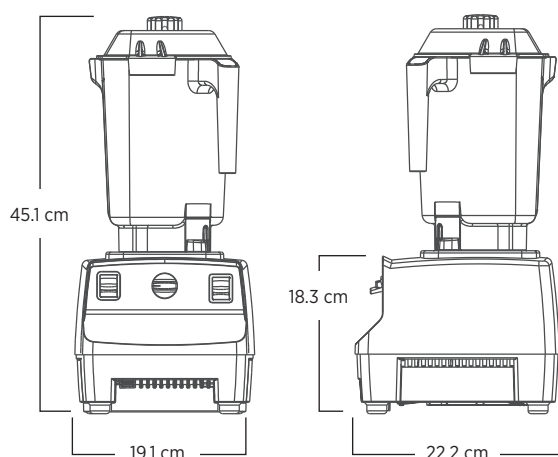

Includes Drink Machine Advance with 1.4-liter high-impact, clear/stackable Advance container, complete with Advance blade assembly and lid, and black or red base.

For more complete warranty terms and conditions, please contact your authorized Vitamix distributor.

Product Specifications

Motor	≈2.3 peak output horsepower motor		
Electrical	220-240 V, 50-60 Hz, 1000-1200 W	Taiwan: 110 V, 60 Hz, 1100 W	Japan: 100 V, 50-60 Hz, 900 W
Net Weight	5.23 kg (6.14 kg with box)		
Dimensions	45.1 x 19.1 x 22.2 cm (HxWxD)		

Also Available

2.0 L BPA-free, clear standard container complete with Wet blade assembly and lid

1.4 L BPA-free, clear standard container complete with Wet blade assembly and lid

0.9 L BPA-free, clear standard container complete with Wet blade assembly and lid

1.4 L clear BPA-free, Advance container complete with Advance blade assembly and lid

Not all products are offered in all countries. Products and item numbers may differ in your local market. Please contact your Vitamix Account Representative for product availability and item details.

Contact Information

Commercial Sales

+1 440.782.2450

international@vitamix.com

Technical Support

+1 440.782.2450

commercialts@vitamix.com

vitamix.com

For more information, please contact an authorized Vitamix distributor, or Vitamix international customer service.